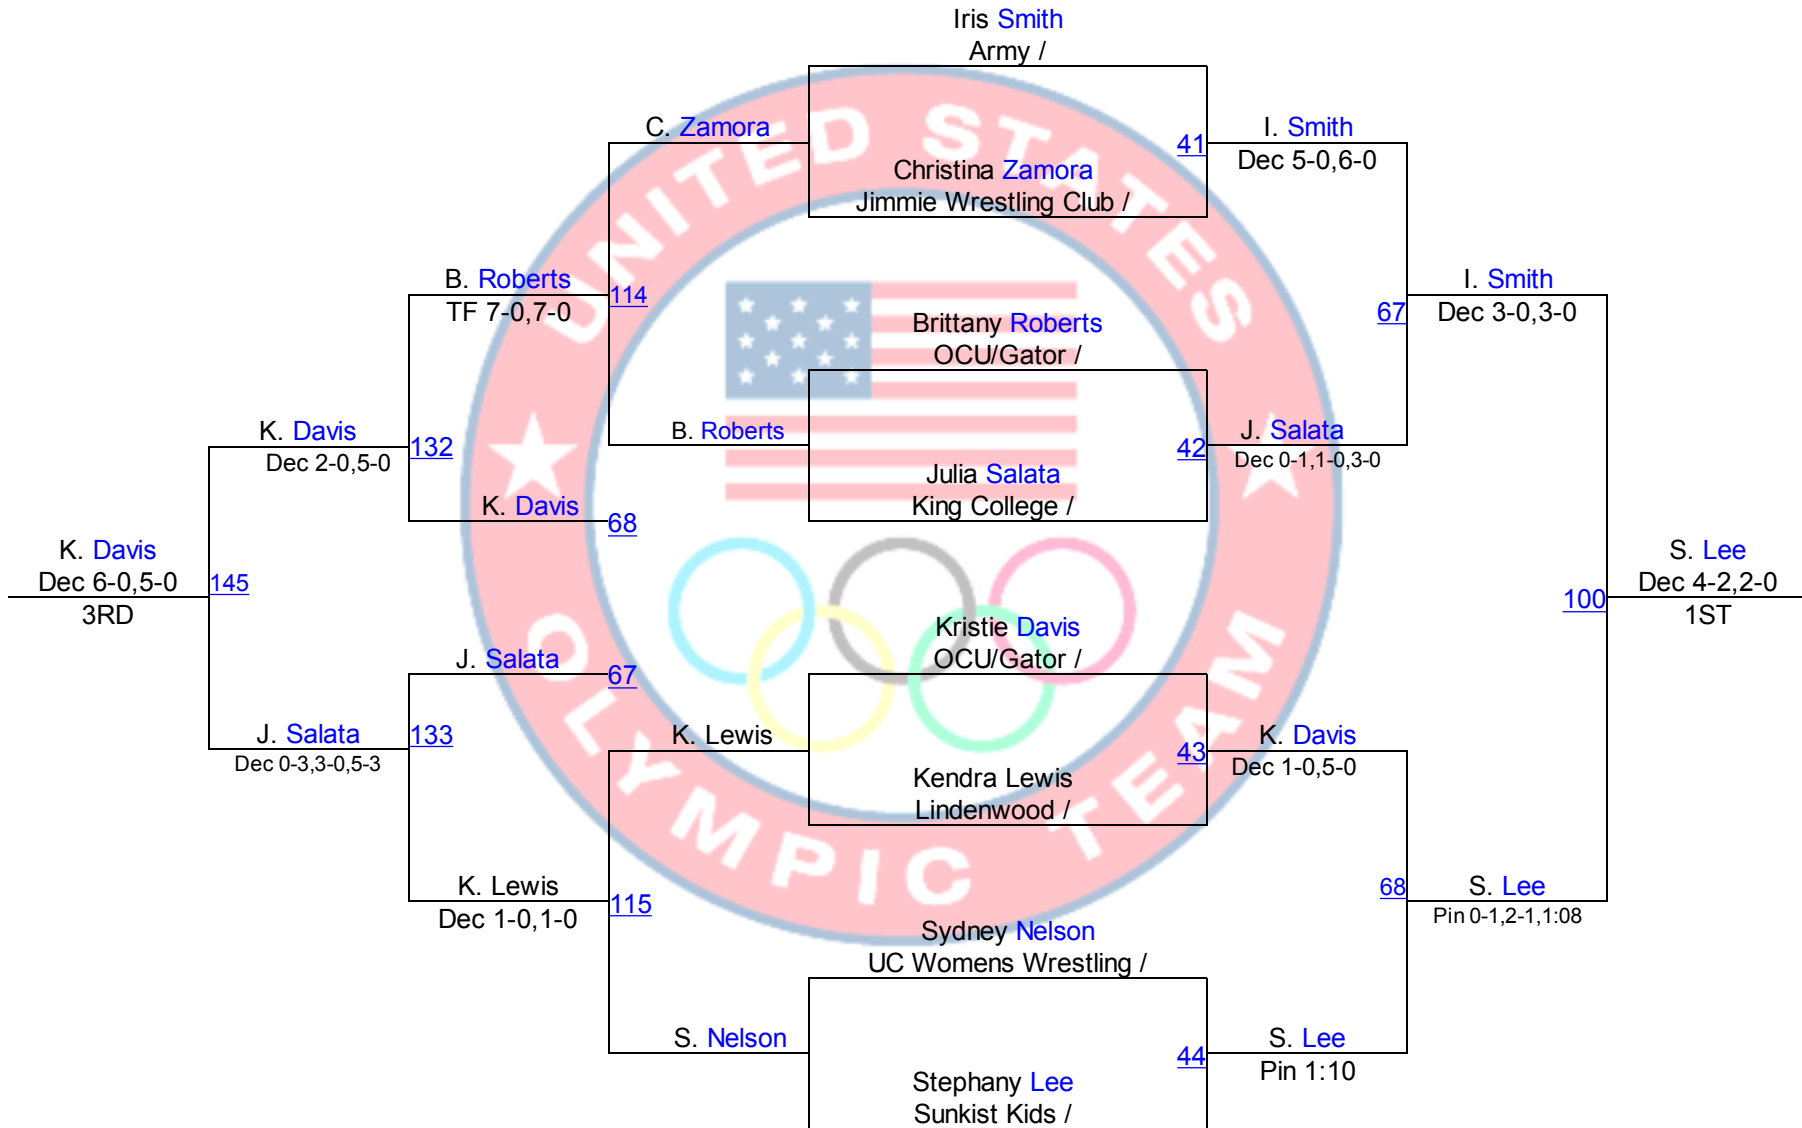

Mat 2

Bout 1004	Sat. Championship GR 66 KG	Round 1	CP Schlatter (MN Storm) Justin Lester (Army)
Bout 1005	Sat. Championship WM 72 KG	Round 1	Ali Bernard (Gator Wrestling Club) Stephany Lee (Sunkist Kids)
Bout 1006	Sat. Championship MFS 74 KG	Round 1	Jordan Burroughs (Sunkist Kids) Andrew Howe (NYAC)
Bout 1008	Sat. Championship MFS 96 KG	Round 1	Jake Varner (Unattached) Tommy Rowlands (Sunkist Kids)
Bout 1009	Sat. Championship GR 120 KG	Round 1	Dremiel Byers (Army) Steve Andrus (Michigan Wrestling Club)
Bout 1011	Sat. Championship WM 55 KG	Round 2	Kelsey Campbell (Sunkist Kids) Helen Maroulis (NYAC)
Bout 1012	Sat. Championship GR 55 KG	Round 2	Max Nowry (NYAC) Spenser Mango (Army)
Bout 1013	Sat. Championship GR 66 KG	Round 2	Justin Lester (Army) CP Schlatter (MN Storm)
Bout 1014	Sat. Championship WM 72 KG	Round 2	Stephany Lee (Sunkist Kids) Ali Bernard (Gator Wrestling Club)
Bout 1015	Sat. Championship MFS 74 KG	Round 2	Andrew Howe (NYAC) Jordan Burroughs (Sunkist Kids)
Bout 1016	Sat. Championship GR 84 KG	Round 2	Jordan Holm (MN Storm) Chas Betts (MN Storm)
Bout 1017	Sat. Championship MFS 96 KG	Round 2	Tommy Rowlands (Sunkist Kids) Jake Varner (Unattached)
Bout 1018	Sat. Championship GR 120 KG	Round 2	Steve Andrus (Michigan Wrestling Club) Dremiel Byers (Army)

Mat 3

Bout 1001	Sat. Championship MFS 60 KG	Round 1	Coleman Scott (Gator Wrestling Club) Logan Stieber (NYAC)
Bout 1002	Sat. Championship WM 55 KG	Round 1	Helen Maroulis (NYAC) Kelsey Campbell (Sunkist Kids)
Bout 1003	Sat. Championship GR 55 KG	Round 1	Spenser Mango (Army) Max Nowry (NYAC)
Bout 1007	Sat. Championship GR 84 KG	Round 1	Chas Betts (MN Storm) Jordan Holm (MN Storm)
Bout 1010	Sat. Championship MFS 60 KG	Round 2	Logan Stieber (NYAC) Coleman Scott (Gator Wrestling Club)

2012 U.S. Olympic Trials

Sat. Challenge WM 72 KG

2012 U.S. Olympic Trials

Sat. Challenge GR 84 KG