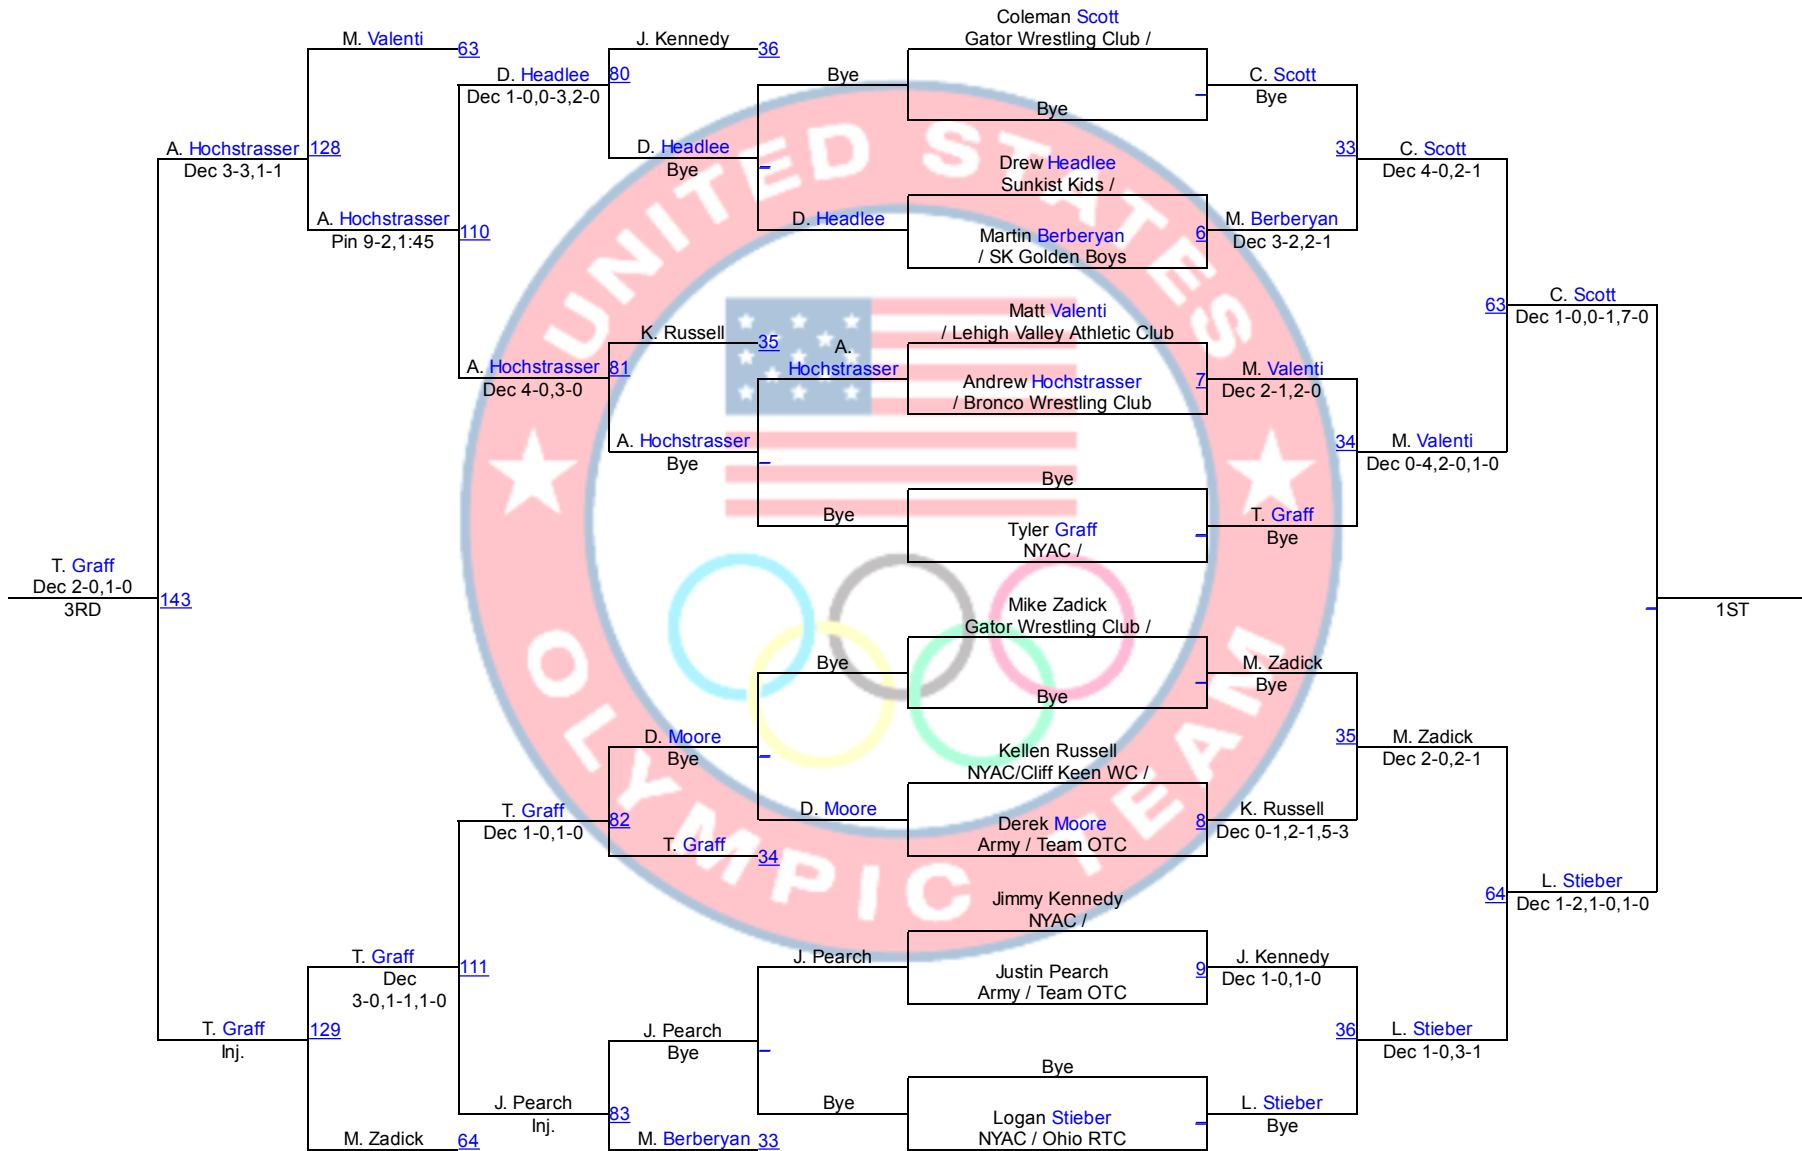

2012 U.S. Olympic Trials

Sat. Challenge MFS 60 KG