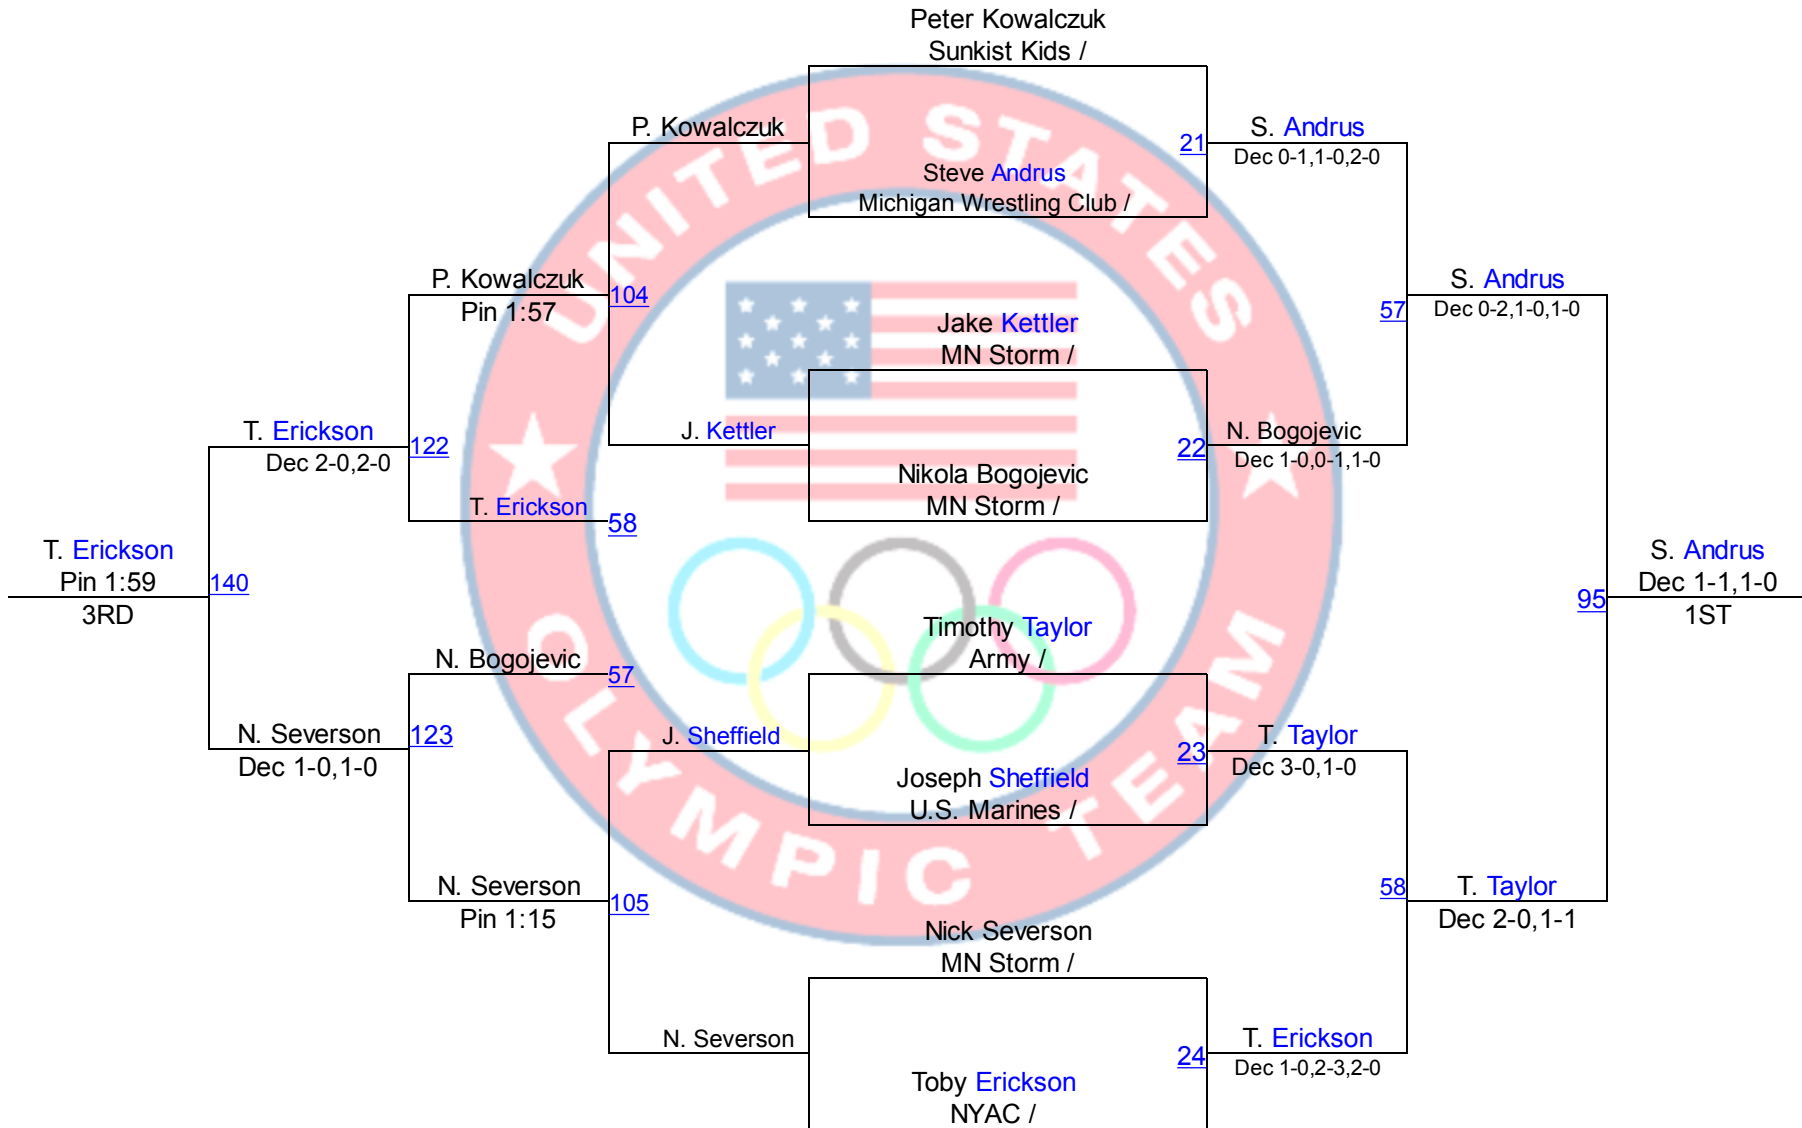

2012 U.S. Olympic Trials

Sat. Challenge GR 120 KG