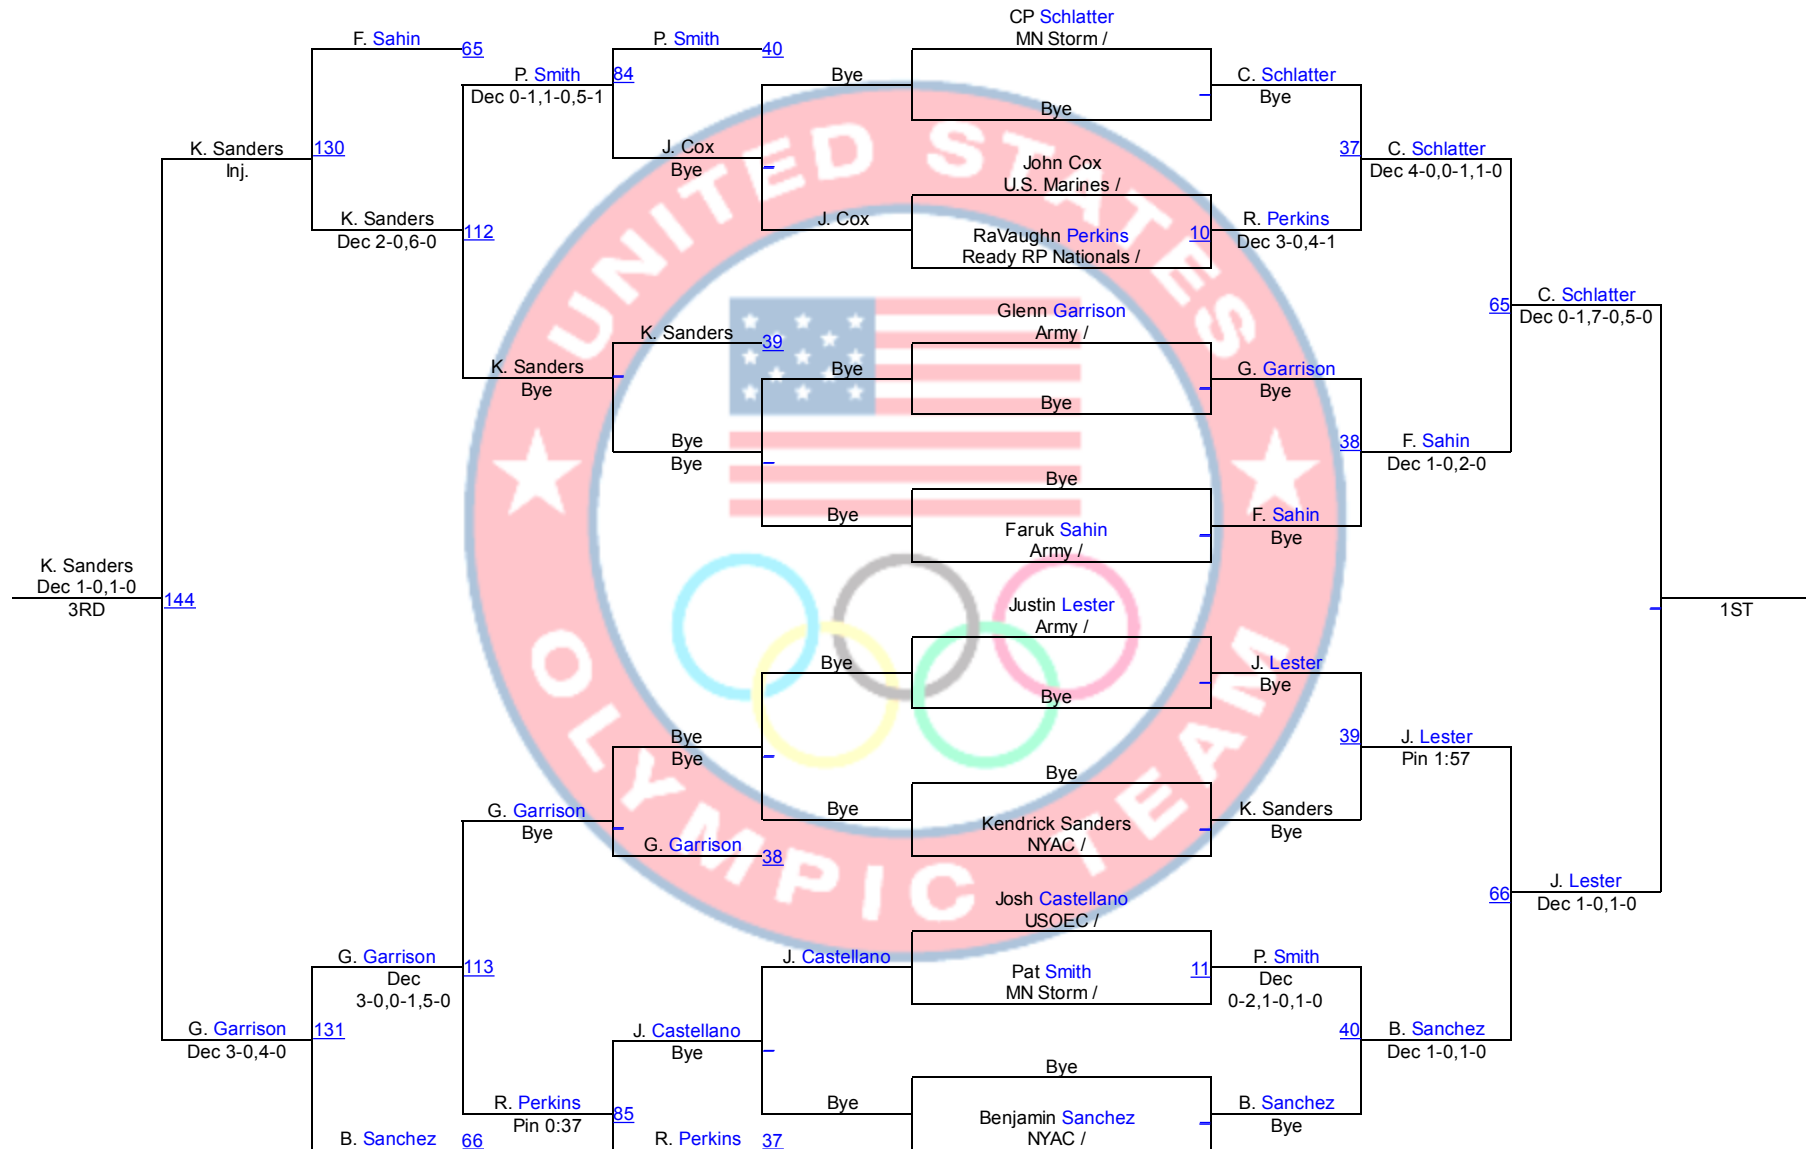

Mat 2

Bout 1004	Sat. Championship GR 66 KG	Round 1	CP Schlatter (MN Storm) Justin Lester (Army)
Bout 1005	Sat. Championship WM 72 KG	Round 1	Ali Bernard (Gator Wrestling Club) Stephany Lee (Sunkist Kids)
Bout 1006	Sat. Championship MFS 74 KG	Round 1	Jordan Burroughs (Sunkist Kids) Andrew Howe (NYAC)
Bout 1008	Sat. Championship MFS 96 KG	Round 1	Jake Varner (Unattached) Tommy Rowlands (Sunkist Kids)
Bout 1009	Sat. Championship GR 120 KG	Round 1	Dremiel Byers (Army) Steve Andrus (Michigan Wrestling Club)
Bout 1011	Sat. Championship WM 55 KG	Round 2	Kelsey Campbell (Sunkist Kids) Helen Maroulis (NYAC)
Bout 1012	Sat. Championship GR 55 KG	Round 2	Max Nowry (NYAC) Spenser Mango (Army)
Bout 1013	Sat. Championship GR 66 KG	Round 2	Justin Lester (Army) CP Schlatter (MN Storm)
Bout 1014	Sat. Championship WM 72 KG	Round 2	Stephany Lee (Sunkist Kids) Ali Bernard (Gator Wrestling Club)
Bout 1015	Sat. Championship MFS 74 KG	Round 2	Andrew Howe (NYAC) Jordan Burroughs (Sunkist Kids)
Bout 1016	Sat. Championship GR 84 KG	Round 2	Jordan Holm (MN Storm) Chas Betts (MN Storm)
Bout 1017	Sat. Championship MFS 96 KG	Round 2	Tommy Rowlands (Sunkist Kids) Jake Varner (Unattached)
Bout 1018	Sat. Championship GR 120 KG	Round 2	Steve Andrus (Michigan Wrestling Club) Dremiel Byers (Army)

2012 U.S. Olympic Trials

Sat. Challenge GR 120 KG

2012 U.S. Olympic Trials

Sat. Challenge GR 55 KG

2012 U.S. Olympic Trials

Sat. Challenge MFS 60 KG

2012 U.S. Olympic Trials

Sat. Challenge GR 66 KG

2012 U.S. Olympic Trials

Sat. Challenge WM 72 KG

2012 U.S. Olympic Trials

Sat. Challenge GR 84 KG