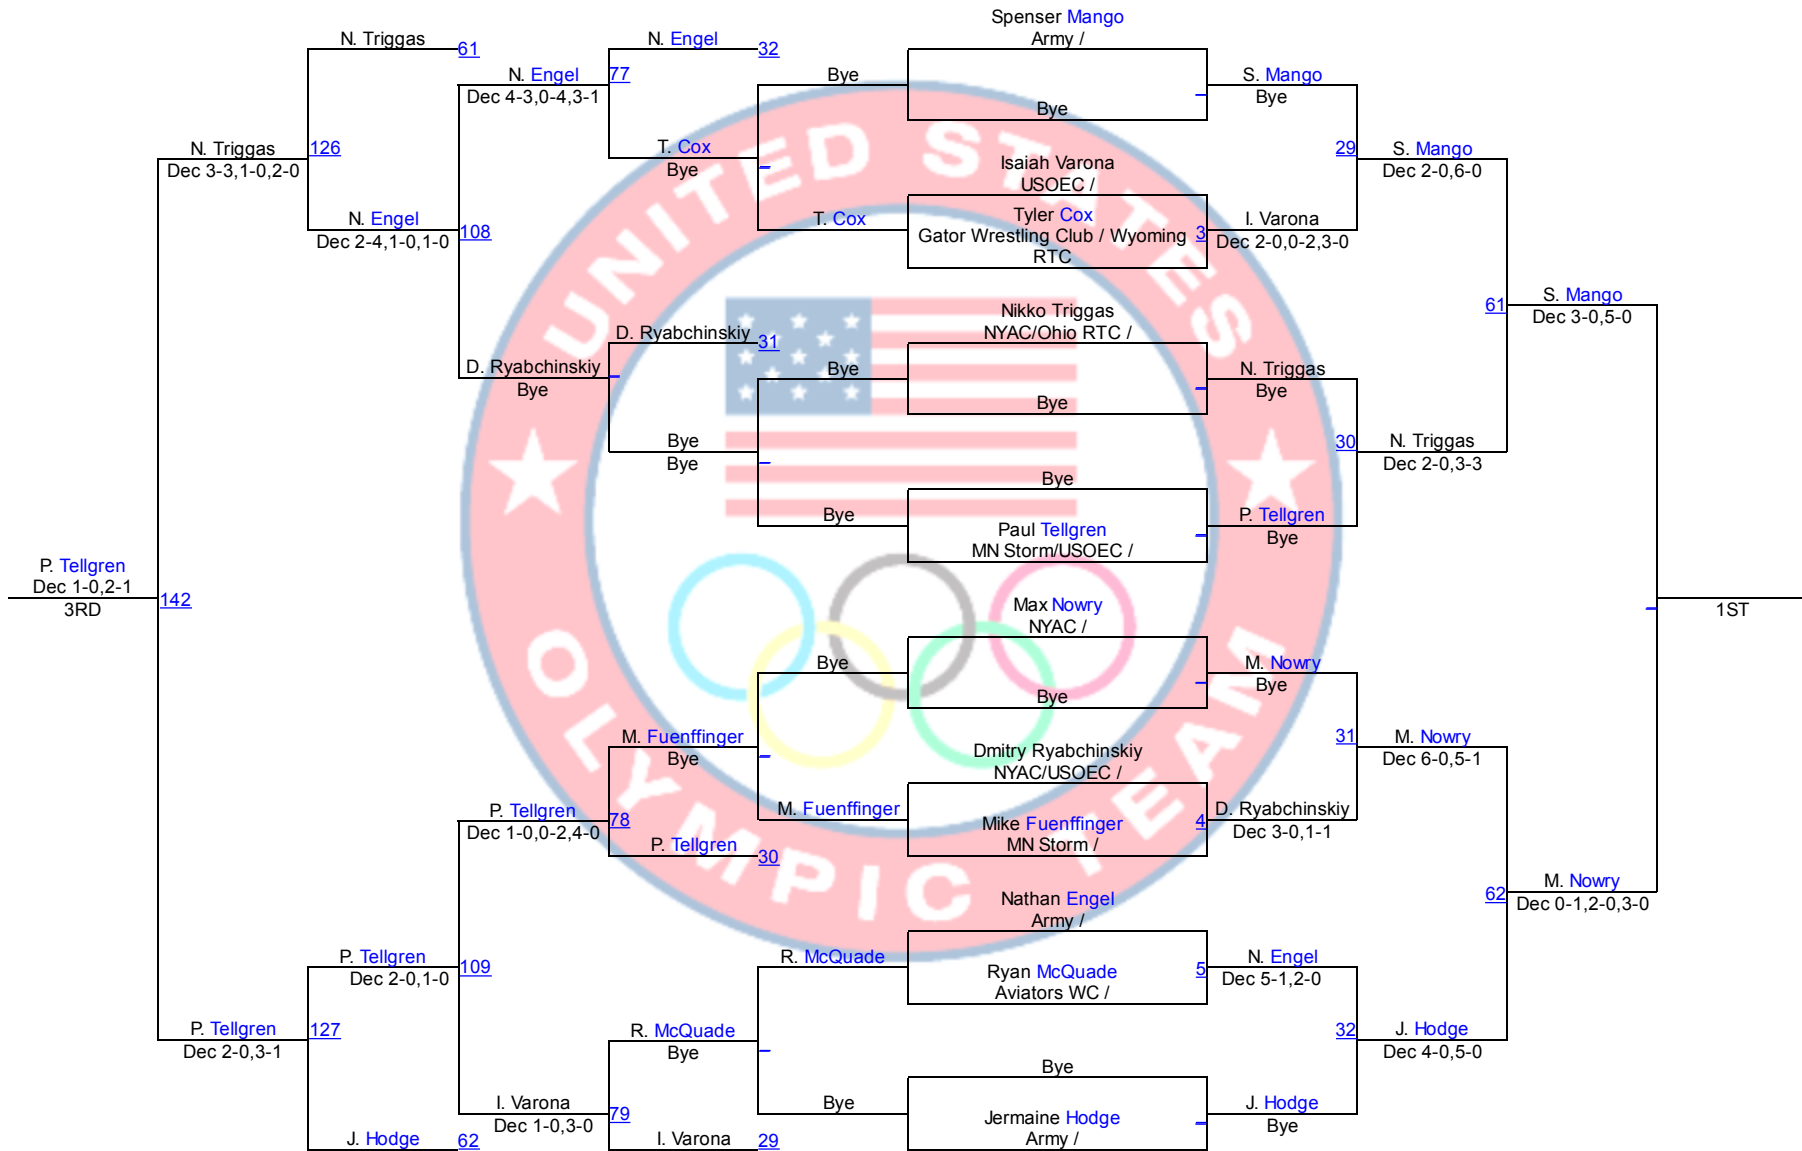

2012 U.S. Olympic Trials

Sat. Challenge GR 55 KG